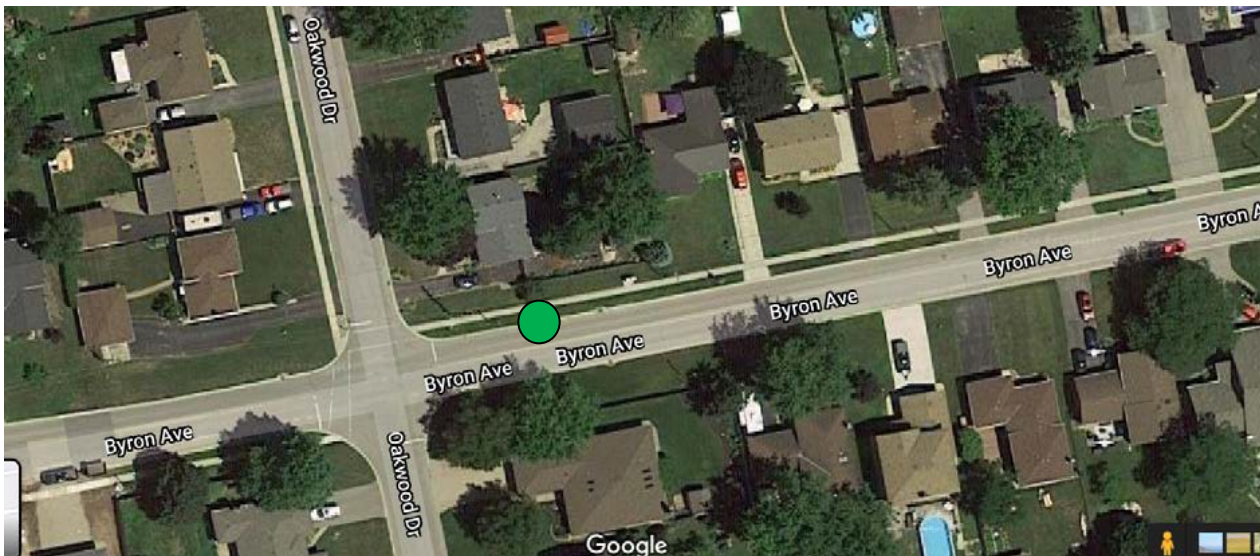

Route 2 Stop Locations: Dorchester and London ●

Foxhollow Drive Near Woodvale Drive Stop - Dorchester

Byron Ave Near Oakwood Drive Stop – Dorchester

Bridge Street Near Catherine Street Stop - Dorchester

Wheeler Ave Near Mill Road Stop – Dorchester

Municipal Office Stop – Dorchester

Flight Exec Centre Stop – Dorchester

Fanshawe College Stop (East end of E building) - London

Argyle Mall Stop (LTC Clarke at Whitney SB) - London