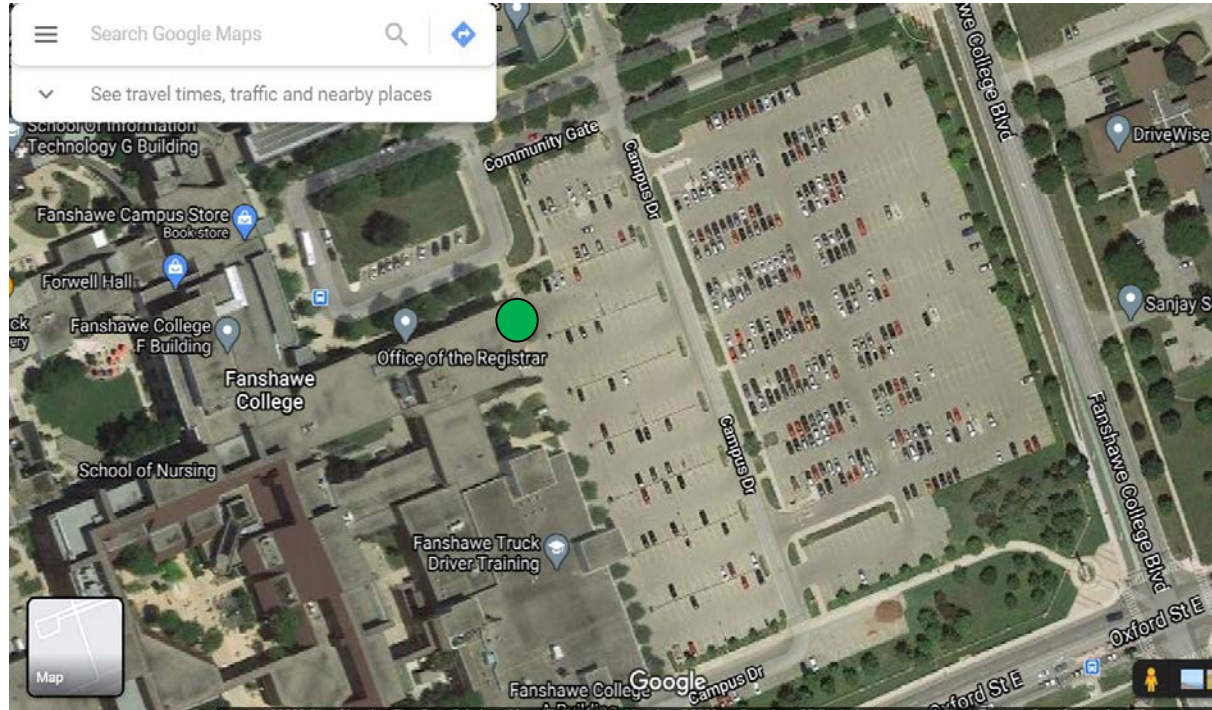

Route 2 Stop Locations: Dorchester and London ●

Foxhollow Drive Near Woodvale Drive Stop - Dorchester

Byron Ave Near Oakwood Drive Stop – Dorchester

Bridge Street Near Catherine Street Stop - Dorchester

Wheeler Ave Near Mill Road Stop – Dorchester

Municipal Office Stop – Dorchester

Flight Exec Centre Stop – Dorchester

Fanshawe College Stop (East end of E building) - London

Argyle Mall Stop (LTC Clarke at Whitney SB) - London