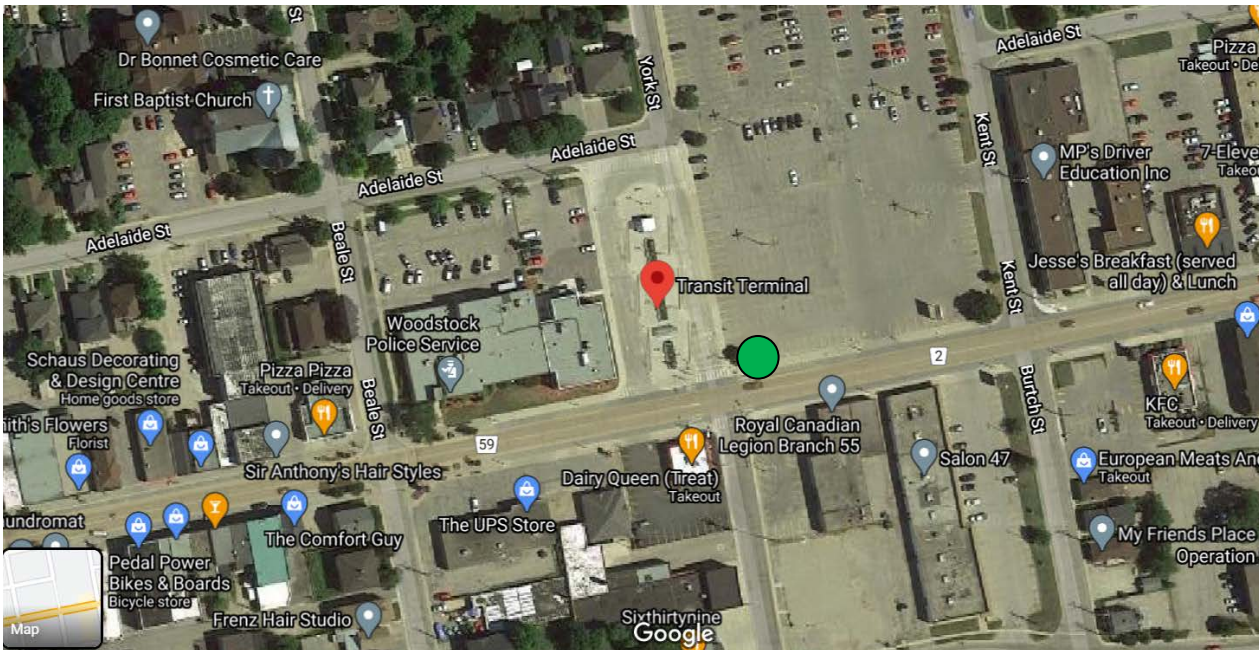

## Route 1 Stop Locations: Woodstock, Ingersoll, Thamesford, Thorndale, London ●

### Transit Terminal Stop - Woodstock

### Oxford St. Across from Public Library Stop - Ingersoll

Public Library Stop – Thamesford (east side of library on George St)

Community Centre Stop – Thorndale

West Nissouri Public School Stop – Thorndale

Masonville Mall Stop (LTC Fanshawe at Richmond EB) - London

Fanshawe College Stop (East end of E Building) - London