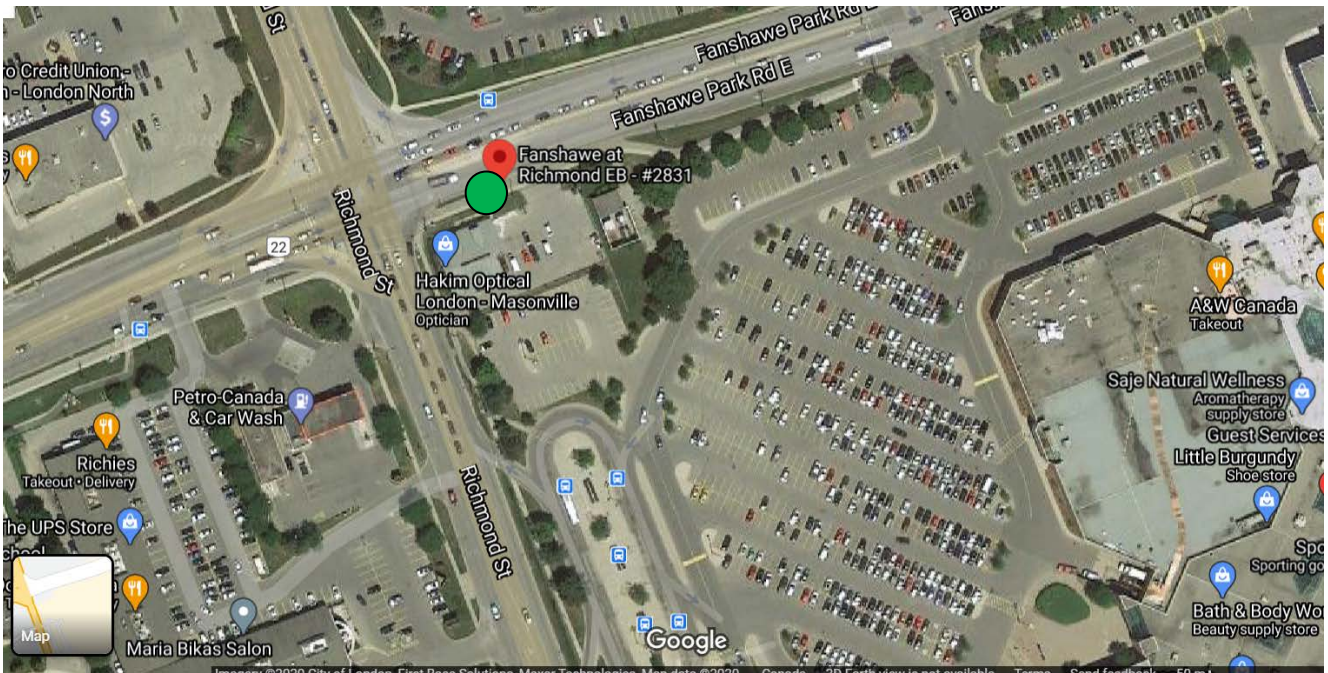

## Route 1 Stop Locations: Woodstock, Ingersoll, Thamesford, Thorndale, London ●

### Transit Terminal Stop - Woodstock

### Oxford St. Across from Public Library Stop - Ingersoll

Public Library Stop – Thamesford (east side of library on George St)

Community Centre Stop – Thorndale

West Nissouri Public School Stop – Thorndale

Masonville Mall Stop (LTC Fanshawe at Richmond EB) - London

Fanshawe College Stop (East end of E Building) - London