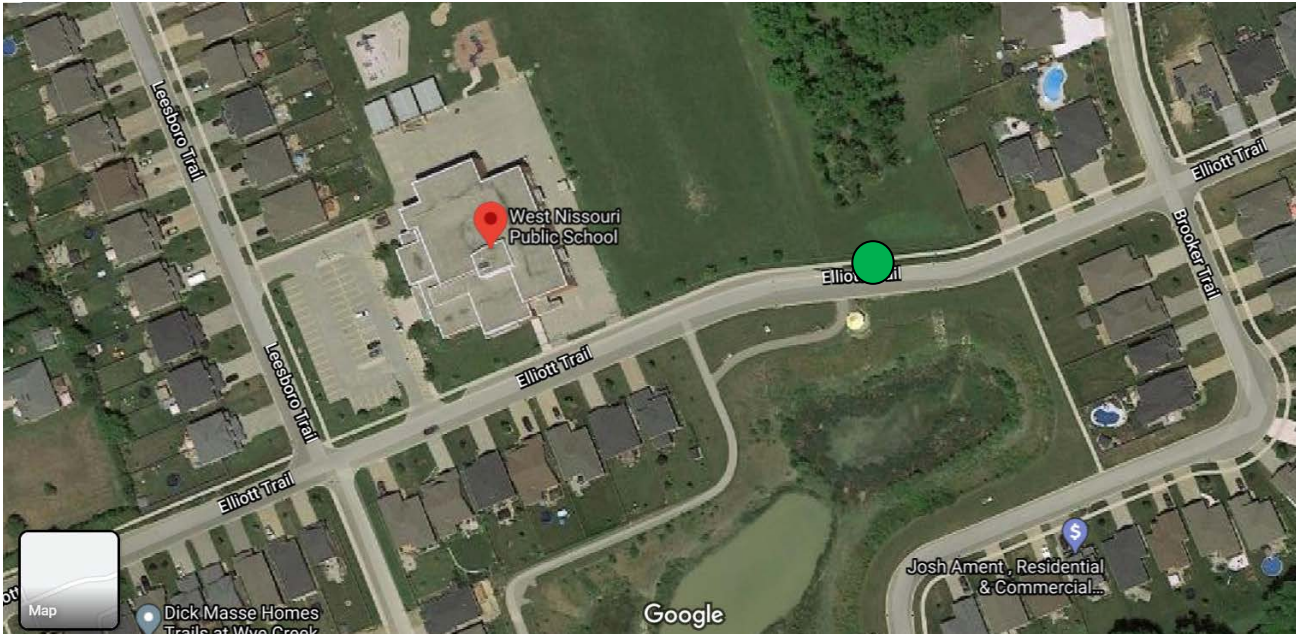

## Route 1 Stop Locations: Woodstock, Ingersoll, Thamesford, Thorndale, London ●

### Transit Terminal Stop - Woodstock

### Oxford St. Across from Public Library Stop - Ingersoll

Public Library Stop – Thamesford (east side of library on George St)

Community Centre Stop – Thorndale

West Nissouri Public School Stop – Thorndale

Masonville Mall Stop (LTC Fanshawe at Richmond EB) - London

Fanshawe College Stop (East end of E Building) - London